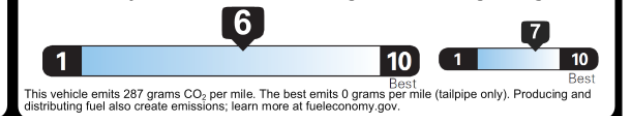

+See your Dealer for terms, conditions and limitations

++Optional equipment replaces standard equipment where applicable

**State laws may apply. Review before using

Manufacturer's Suggested Retail Base Price:	$26,960.00
Options Included by Manufacturer	
SR FWD Premium Package	1,600.00
Panoramic Moonroof	
Bose 10 Speaker Audio w/ Headrest Speaker Driver & Passenger Heated Steering Wheel	
Cold Weather Package	300.00
Heated Front Seats	
Heated Mirrors	
Rear Floor Heater Ducts	
Interior Electronics Package	400.00
Interior Ambient Lighting (20-Color)	
Frameless Auto-Dimming Mirror w/ Homelink®+	
Door Pocket Light	
Splash Guards	255.00
Carpeted Floor Mats & Underfloor Protector	275.00
Accessory 19" Alloy Wheels	620.00

DESTINATION CHARGES	1,495.00
Total*	$31,905.00

Warranty Booklet & owner publications available @ <https://www.nissanusa.com/owners/manuals-guides.html> or call 1-800-NISSAN-1

EPA DOT Fuel Economy and Environment Gasoline Vehicle

Fuel Economy
31 MPG
combined city/hwy
28 city
35 highway
3.2 gallons per 100 miles

Small SUVs range from 14 to 138 MPG. The best vehicle rates 146 MPGe.

You Save $500
in fuel costs over 5 years compared to the average new vehicle.

Annual fuel cost $1,600

Fuel Economy & Greenhouse Gas Rating (tailpipe only) Smog Rating (tailpipe only)

fueleconomy.gov

Calculate personalized estimates and compare vehicles

GOVERNMENT 5-STAR SAFETY RATINGS

Overall Vehicle Score ★★★★★
Based on the combined ratings of frontal, side and rollover. Should ONLY be compared to other vehicles of similar size and weight.

Frontal Crash Driver Passenger ★★★★★
Based on the risk of injury in a frontal impact. Should ONLY be compared to other vehicles of similar size and weight.

Side Crash Front seat Rear seat ★★★★★
Based on the risk of injury in a side impact.

Rollover ★★★★★
Based on the risk of rollover in a single-vehicle crash.

Star ratings range from 1 to 5 stars (★★★★★) with 5 being the highest. Source: National Highway Traffic Safety Administration (NHTSA) www.safercar.gov or 1-888-327-4236

DELIVERY

VEHICLE COLORS:
EXT: DEEP BLUE PEARL
INT: SPORT

FINAL ASSEMBLY POINT:
AGUAS (ABV.)MEX
TRANSPORT METHOD:
TRUCK

DEALER:
SANDY SANSING NIS FOLEY
3100 S MCKENZIE ST
FOLEY AL
36535

VIN: 3N8AP6DCXTL415345
EMS: 50 STATE EMISSIONS
MDL: 21516-415345 RAY-Z
OPT: H-P03X01N93B92C03L94 W10

20260423222957AS5844

*Does not include dealer installed options and accessories, local taxes or license fees. This label has been applied pursuant to federal law. Do not remove prior to delivery to the ultimate purchaser.

**Not actual Monroney Label. Provided for informational purposes only. Vehicle features, pricing and other information subject to change, may vary from actual vehicle content and/or Monroney label description. While Nissan makes reasonable efforts to ensure accuracy of information, Nissan is not responsible for changes, errors or omissions. See actual vehicle and/or verify information in question with your Nissan dealer.